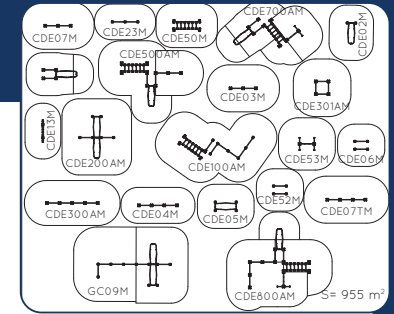

CDE500AM

43 m² 553 x 397 cm 220 cm 6 u. +14

CDE600AM

20,7 m² 308 x 144 cm 86 cm 2 u. +14

CDE800AM

CDE700AM

GC09M

CDE02